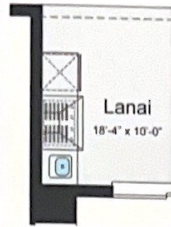

SOLIVITA®

Gold Key Associates

The Key to Your Dreams

www.Solivita55-plus.com

inspired by you®

Letizia 4 BED, 3 BATH, 2 CAR GARAGE, ONE-STORY – 2,393 SQ. FT.

ELEVATION B

AN INSPIRED LIVING
EXPERIENCE FROM

TaylorMorrison.

Letizia 4 BED, 3 BATH, 2 CAR GARAGE, ONE-STORY – 2,393 SQ. FT.

Gold Key Associates

The Key to Your Dreams

www.Solivita55-plus.com

Optional Outdoor Kitchen w/ Hood

Not Available with Pocket SGD Gathering Room

Optional Gourmet Kitchen

Optional Study ILO Flex

Optional Cart Garage ILO Flex

Optional Bedroom 5 ILO Flex

OPTIONS

Living	2,465 sq.ft.
Garage	430 sq.ft.
Lanai	183 sq.ft.
Entry w/ Pad	89 sq.ft.
Total Sq. Ft.	3,167 sq.ft.