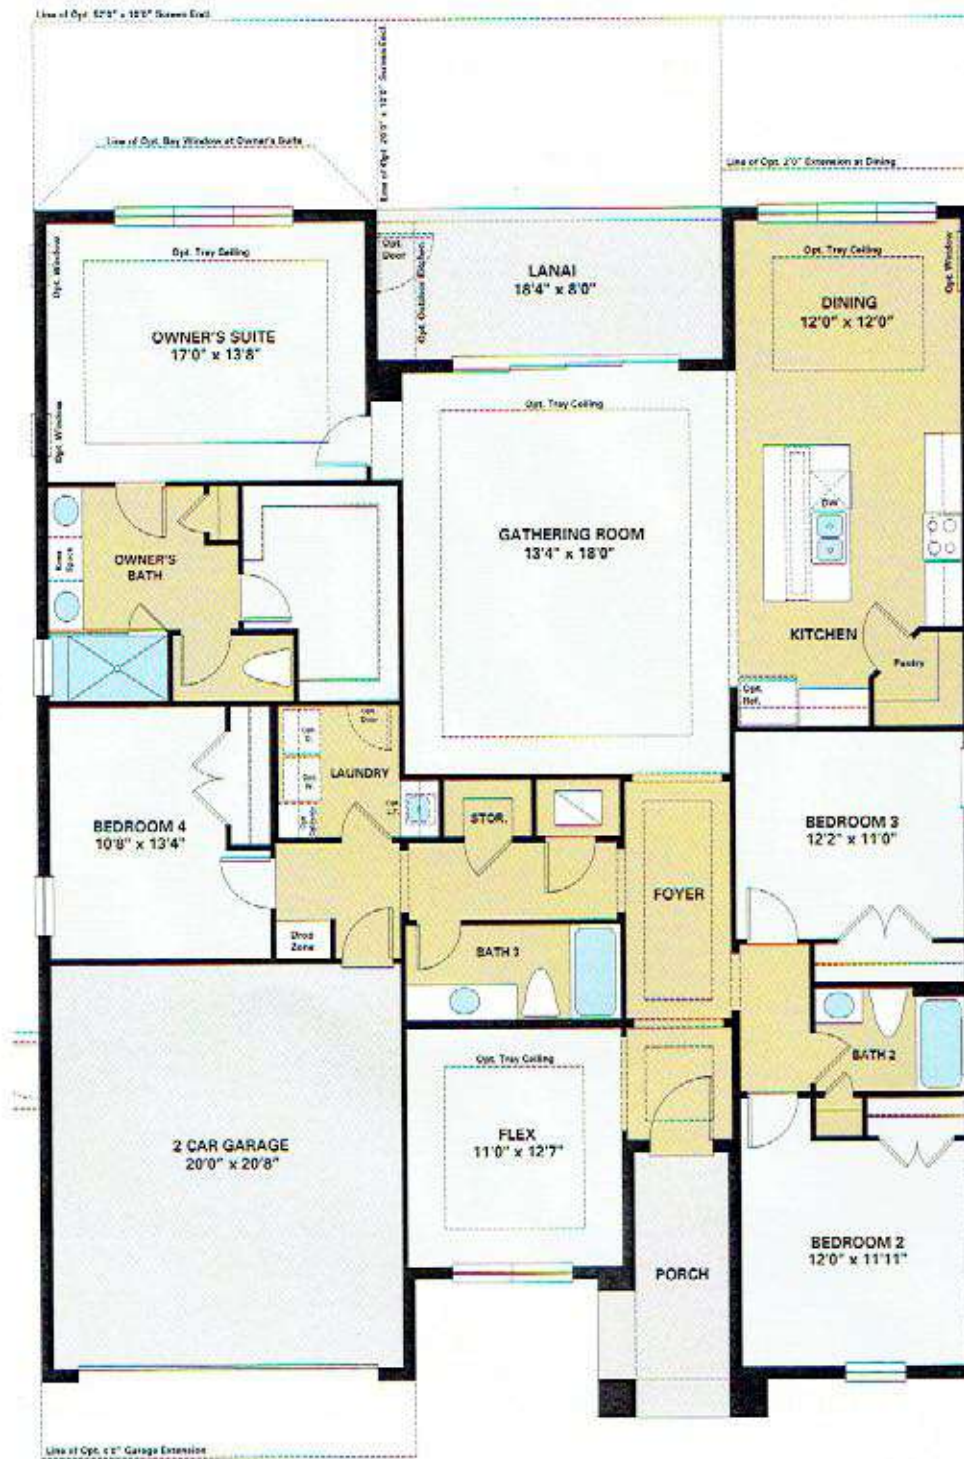

SOLIVITA®

Gold Key Associates

The Key to Your Dreams

www.Solivita55-plus.com

inspired by you®

Letizia 4 BED, 3 BATH, 2 CAR GARAGE, ONE-STORY – 2,393 SQ. FT.

ELEVATION B

AN INSPIRED LIVING
EXPERIENCE FROM

TaylorMorrison.

Letizia 4 BED, 3 BATH, 2 CAR GARAGE, ONE-STORY – 2,393 SQ. FT.

Gold Key Associates

The Key to Your Dreams

www.Solivita55-plus.com

Optional Outdoor Kitchen w/ Hood

Not Available with Pocket SGD Gathering Room

Optional Gourmet Kitchen

Optional Study ILO Flex

Optional Cart Garage ILO Flex

Optional Bedroom 5 ILO Flex

OPTIONS

Living	2,465 sq.ft.
Garage	430 sq.ft.
Lanai	183 sq.ft.
Entry w/ Pad	89 sq.ft.
Total Sq. Ft.	3,167 sq.ft.

ELEVATION A

ELEVATION B

ELEVATION C

ELEVATION D