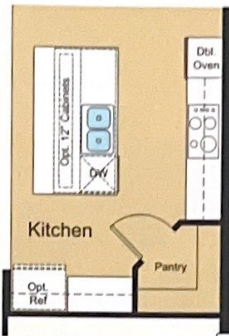

SOLIVITA®

Gold Key Associates

The Key to Your Dreams

www.Solivita55-plus.com

inspired by you®

Letizia 4 BED, 3 BATH, 2 CAR GARAGE, ONE-STORY – 2,393 SQ. FT.

ELEVATION B

AN INSPIRED LIVING
EXPERIENCE FROM

TaylorMorrison.

Letizia 4 BED, 3 BATH, 2 CAR GARAGE, ONE-STORY – 2,393 SQ. FT.

Gold Key Associates

The Key to Your Dreams

www.Solivita55-plus.com

Optional Outdoor Kitchen w/ Hood

Not Available with Pocket SGD Gathering Room

Optional Gourmet Kitchen

Optional Study ILO Flex

Optional Cart Garage ILO Flex

Optional Bedroom 5 ILO Flex

OPTIONS

Living	2,465 sq.ft.
Garage	430 sq.ft.
Lanai	183 sq.ft.
Entry w/ Pad	89 sq.ft.
Total Sq. Ft.	3,167 sq.ft.