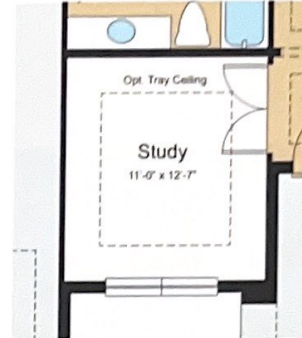

SOLIVITA®

Gold Key Associates

The Key to Your Dreams

www.Solivita55-plus.com

inspired by you®

Letizia 4 BED, 3 BATH, 2 CAR GARAGE, ONE-STORY – 2,393 SQ. FT.

ELEVATION B

AN INSPIRED LIVING
EXPERIENCE FROM

TaylorMorrison.

Letizia 4 BED, 3 BATH, 2 CAR GARAGE, ONE-STORY – 2,393 SQ. FT.

Gold Key Associates

The Key to Your Dreams

www.Solivita55-plus.com

Optional Outdoor Kitchen w/ Hood

Not Available with Pocket SGD Gathering Room

Optional Gourmet Kitchen

Optional Study ILO Flex

Optional Cart Garage ILO Flex

Optional Bedroom 5 ILO Flex

OPTIONS

Living	2,465 sq.ft.
Garage	430 sq.ft.
Lanai	183 sq.ft.
Entry w/ Pad	89 sq.ft.
Total Sq. Ft.	3,167 sq.ft.