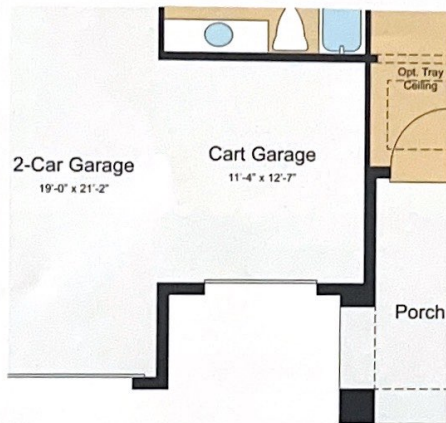

SOLIVITA®

Gold Key Associates

The Key to Your Dreams

www.Solivita55-plus.com

inspired by you®

Letizia 4 BED, 3 BATH, 2 CAR GARAGE, ONE-STORY – 2,393 SQ. FT.

ELEVATION B

AN INSPIRED LIVING
EXPERIENCE FROM

TaylorMorrison.

Letizia 4 BED, 3 BATH, 2 CAR GARAGE, ONE-STORY – 2,393 SQ. FT.

Gold Key Associates

The Key to Your Dreams

www.Solivita55-plus.com

Optional Outdoor Kitchen w/ Hood

Not Available with Pocket SGD Gathering Room

Optional Gourmet Kitchen

Optional Study ILO Flex

Optional Cart Garage ILO Flex

Optional Bedroom 5 ILO Flex

OPTIONS

Living	2,465 sq.ft.
Garage	430 sq.ft.
Lanai	183 sq.ft.
Entry w/ Pad	89 sq.ft.
Total Sq. Ft.	3,167 sq.ft.