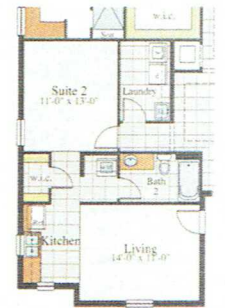

MARSALA

2,840 LIVING AREA SQ. FT. • 3,707 TOTAL SQ. FT. • 4 BEDS • FLEX ROOM • 3 BATHS • 3-CAR GARAGE

FLOORPLAN

FLOORPLAN OPTIONS

Opt. Second Master Suite

Opt. Multi-Generation Suite

Opt. Den/Living Room

Opt. Decor Island at Kitchen

Opt. Bedroom 5 ILO Flex Room

Opt. Extension at Master Suite

Opt. Extended Lanai

For more information, visit the Solivita New Homes Sales Center.
 395 Village Drive, Kissimmee, Florida 34759

877-335-1543 ■ AVHomesInc.com