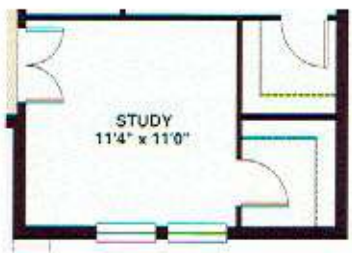

SOLIVITA[®]

Gold Key Associates

The Key to Your Dreams

www.Solivita55-plus.com

inspired by you[®]

Brava 2 BEDROOM, 2 BATH, FLEX, 2 CAR GARAGE, ONE-STORY – 1,821 SQ. FT.

ELEVATION B

AN INSPIRED LIVING
EXPERIENCE FROM

TaylorMorrison.

Brava 2 BEDROOM, 2 BATH, FLEX, 2 CAR GARAGE, ONE-STORY – 1,821 SQ. FT.

Gold Key Associates

The Key to Your Dreams

www.Solivita55-plus.com

Optional Outdoor Living

Optional Cart Storage

FLOOR PLAN

or Living

Optional Large Screened Enclosure w/ Extended Lanai

Optional Large Screened Enclosure w/ Standard Lanai

Extended Lanai

Optional Outdoor Gas Fireplace

Optional Bay Window at Owner's Suite

Optional 9'0" Pocket SGD at Gathering Room

Deluxe Bath

Optional Study ILO Flex

Optional Small Screen Enclosure

Optional 12'0" SGD at Gathering Room

LAUNDRY

Optional Bedroom 3 ILO Flex

Optional Gourmet Kitchen

Optional W.I.C. Door to Laundry Room