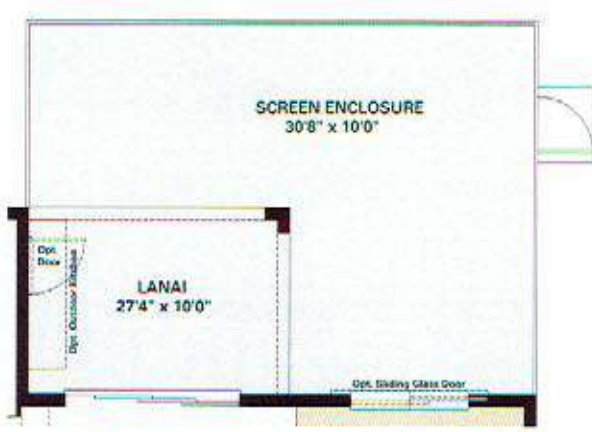

SOLIVITA[®]

Gold Key Associates

The Key to Your Dreams

www.Solivita55-plus.com

inspired by you[®]

Brava 2 BEDROOM, 2 BATH, FLEX, 2 CAR GARAGE, ONE-STORY – 1,821 SQ. FT.

ELEVATION B

AN INSPIRED LIVING
EXPERIENCE FROM

TaylorMorrison.

Brava 2 BEDROOM, 2 BATH, FLEX, 2 CAR GARAGE, ONE-STORY – 1,821 SQ. FT.

Gold Key Associates

The Key to Your Dreams

www.Solivita55-plus.com

Optional Outdoor Living

Optional Cart Storage

FLOOR PLAN

or Living

Optional Large Screened Enclosure w/ Extended Lanai

Optional Large Screened Enclosure w/ Standard Lanai

Extended Lanai

Optional Outdoor Gas Fireplace

Optional Bay Window at Owner's Suite

Optional 9'0" Pocket SGD at Gathering Room

Deluxe Bath

Optional Study ILO Flex

Optional Small Screen Enclosure

Optional 12'0" SGD at Gathering Room

LAUNDRY

Optional Bedroom 3 ILO Flex

Optional Gourmet Kitchen

Optional W.I.C. Door to Laundry Room