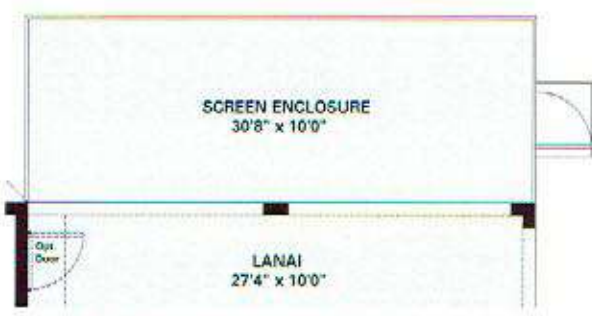

SOLIVITA[®]

Gold Key Associates

The Key to Your Dreams

www.Solivita55-plus.com

inspired by you[®]

Brava 2 BEDROOM, 2 BATH, FLEX, 2 CAR GARAGE, ONE-STORY – 1,821 SQ. FT.

ELEVATION B

AN INSPIRED LIVING
EXPERIENCE FROM

TaylorMorrison.

Brava 2 BEDROOM, 2 BATH, FLEX, 2 CAR GARAGE, ONE-STORY – 1,821 SQ. FT.

Gold Key Associates

The Key to Your Dreams

www.Solivita55-plus.com

Optional Outdoor Living

Optional Cart Storage

FLOOR PLAN

or Living

Optional Large Screened Enclosure w/ Extended Lanai

Optional Large Screened Enclosure w/ Standard Lanai

Extended Lanai

Optional Outdoor Gas Fireplace

Optional Bay Window at Owner's Suite

Optional 9'0" Pocket SGD at Gathering Room

Deluxe Bath

Optional Study ILO Flex

Optional Small Screen Enclosure

Optional 12'0" SGD at Gathering Room

LAUNDRY

Optional Bedroom 3 ILO Flex

Optional Gourmet Kitchen

Optional W.I.C. Door to Laundry Room