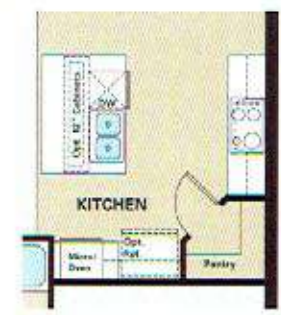

TaylorMorrison.

Brava 2 BEDROOM, 2 BATH, FLEX, 2 CAR GARAGE, ONE-STORY – 1,821 SQ. FT.

Gold Key Associates

The Key to Your Dreams

www.Solivita55-plus.com

Optional Outdoor Living

Optional Cart Storage

FLOOR PLAN

or Living

Optional Large Screened Enclosure w/ Extended Lanai

Optional Large Screened Enclosure w/ Standard Lanai

Extended Lanai

Optional Outdoor Gas Fireplace

Optional Bay Window at Owner's Suite

Optional 9'0" Pocket SGD at Gathering Room

Deluxe Bath

Optional Study ILO Flex

Optional Small Screen Enclosure

Optional 12'0" SGD at Gathering Room

LAUNDRY

Optional Bedroom 3 ILO Flex

Optional Gourmet Kitchen

Optional W.I.C. Door to Laundry Room

Storage

Storage

Living.....	1,821 sq.ft.
2 Car Garage.....	421 sq.ft.
Lanai	140 sq.ft.
Entry.....	80 sq.ft.
Total Area	2,462 sq.ft.

OPTIONS

ELEVATION A

ELEVATION B

ELEVATION C

ELEVATION D