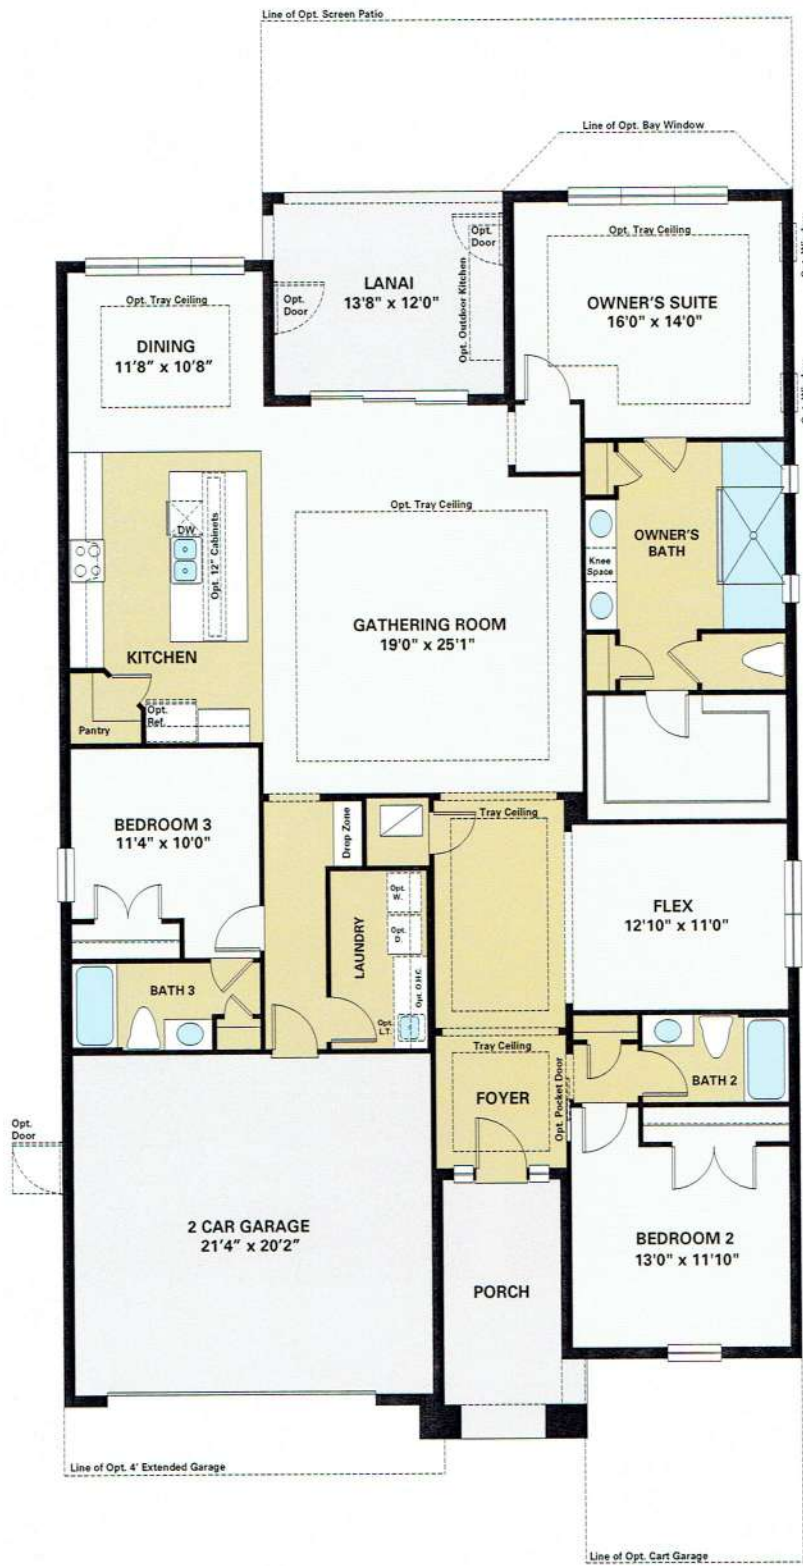

SOLIVITA®

Gold Key Associates

The Key to Your Dreams

www.Solivita55-plus.com

inspired by you®

Basta 3 BED, 3 BATH, FLEX, 2 CAR GARAGE, ONE-STORY – 2,353 SQ. FT.

ELEVATION B

AN INSPIRED LIVING
EXPERIENCE FROM

TaylorMorrison.

Basta 3 BED, 3 BATH, FLEX, 2 CAR GARAGE, ONE-STORY – 2,353 SQ. FT.

Gold Key Associates

The Key to Your Dreams

www.Solivita55-plus.com

FLOOR PLAN

Optional Cart Garage

Optional Outdoor Kitchen w/ Hood

Optional Gourmet Kitchen

Optional Study ILO Flex

Optional Bay Window at Primary Suite

Living.....	2,353 sq.ft.
2 Car Garage.....	468 sq.ft.
Lanai.....	167 sq.ft.
Entry.....	117 sq.ft.
Total Area	3,105 sq.ft.