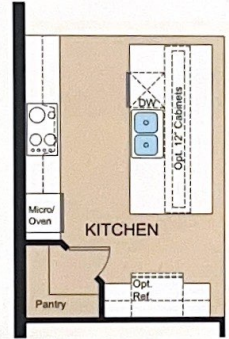

SOLIVITA®

Gold Key Associates

The Key to Your Dreams

www.Solivita55-plus.com

inspired by you®

Basta 3 BED, 3 BATH, FLEX, 2 CAR GARAGE, ONE-STORY – 2,353 SQ. FT.

ELEVATION B

AN INSPIRED LIVING
EXPERIENCE FROM

TaylorMorrison.

Basta 3 BED, 3 BATH, FLEX, 2 CAR GARAGE, ONE-STORY – 2,353 SQ. FT.

Gold Key Associates

The Key to Your Dreams

www.Solivita55-plus.com

FLOOR PLAN

Optional Cart Garage

Optional Outdoor Kitchen w/ Hood

Optional Gourmet Kitchen

Optional Study ILO Flex

Optional Bay Window at Primary Suite

Living.....	2,353 sq.ft.
2 Car Garage.....	468 sq.ft.
Lanai.....	167 sq.ft.
Entry.....	117 sq.ft.
Total Area	3,105 sq.ft.