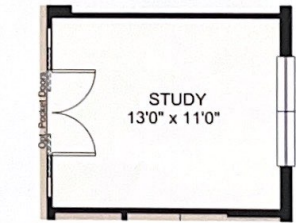

SOLIVITA®

Gold Key Associates

The Key to Your Dreams

www.Solivita55-plus.com

inspired by you®

Basta 3 BED, 3 BATH, FLEX, 2 CAR GARAGE, ONE-STORY – 2,353 SQ. FT.

ELEVATION B

AN INSPIRED LIVING
EXPERIENCE FROM

TaylorMorrison.

Basta 3 BED, 3 BATH, FLEX, 2 CAR GARAGE, ONE-STORY – 2,353 SQ. FT.

Gold Key Associates

The Key to Your Dreams

www.Solivita55-plus.com

FLOOR PLAN

Optional Cart Garage

Optional Outdoor Kitchen w/ Hood

Optional Gourmet Kitchen

Optional Study ILO Flex

Optional Bay Window at Primary Suite

Living.....	2,353 sq.ft.
2 Car Garage.....	468 sq.ft.
Lanai.....	167 sq.ft.
Entry.....	117 sq.ft.
Total Area	3,105 sq.ft.