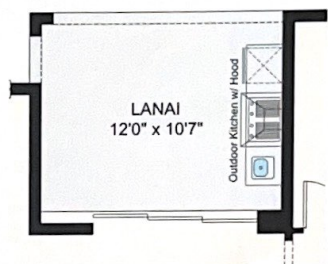

SOLIVITA®

Gold Key Associates

The Key to Your Dreams

www.Solivita55-plus.com

inspired by you®

Basta 3 BED, 3 BATH, FLEX, 2 CAR GARAGE, ONE-STORY – 2,353 SQ. FT.

ELEVATION B

AN INSPIRED LIVING
EXPERIENCE FROM

TaylorMorrison.

Basta 3 BED, 3 BATH, FLEX, 2 CAR GARAGE, ONE-STORY – 2,353 SQ. FT.

Gold Key Associates

The Key to Your Dreams

www.Solivita55-plus.com

FLOOR PLAN

Optional Cart Garage

Optional Outdoor Kitchen w/ Hood

Optional Gourmet Kitchen

Optional Study ILO Flex

Optional Bay Window at Primary Suite

Living.....	2,353 sq.ft.
2 Car Garage.....	468 sq.ft.
Lanai.....	167 sq.ft.
Entry.....	117 sq.ft.
Total Area	3,105 sq.ft.