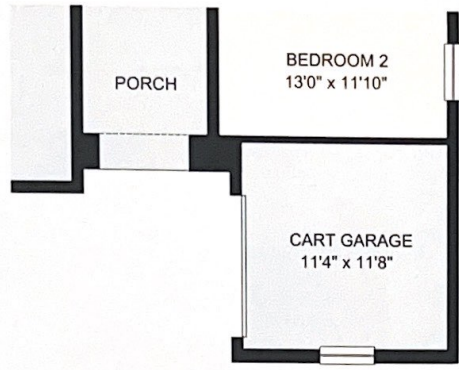

SOLIVITA®

Gold Key Associates

The Key to Your Dreams

www.Solivita55-plus.com

inspired by you®

Basta 3 BED, 3 BATH, FLEX, 2 CAR GARAGE, ONE-STORY – 2,353 SQ. FT.

ELEVATION B

AN INSPIRED LIVING
EXPERIENCE FROM

TaylorMorrison.

Basta 3 BED, 3 BATH, FLEX, 2 CAR GARAGE, ONE-STORY – 2,353 SQ. FT.

Gold Key Associates

The Key to Your Dreams

www.Solivita55-plus.com

FLOOR PLAN

Optional Cart Garage

Optional Outdoor Kitchen w/ Hood

Optional Gourmet Kitchen

Optional Study ILO Flex

Optional Bay Window at Primary Suite

Living.....	2,353 sq.ft.
2 Car Garage.....	468 sq.ft.
Lanai.....	167 sq.ft.
Entry.....	117 sq.ft.
Total Area	3,105 sq.ft.