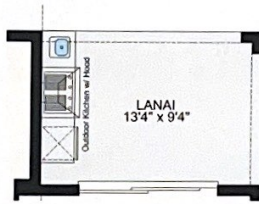

# SOLIVITA®

Gold Key Associates

The Key to Your Dreams

[www.Solivita55-plus.com](http://www.Solivita55-plus.com)

inspired by you®

**Magari** 2 BED, 2 BATH, STUDY, 2 CAR GARAGE, ONE-STORY – 1,723 SQ. FT.

ELEVATION B

AN INSPIRED LIVING  
EXPERIENCE FROM

**TaylorMorrison.**

**Magari 2 BED, 2 BATH, STUDY, 2 CAR GARAGE, ONE-STORY – 1,723 SQ. FT.**

**Gold Key Associates**  
**The Key to Your Dreams**  
[www.Solivita55-plus.com](http://www.Solivita55-plus.com)

Optional Large Screen Enclosure

Optional Bedroom 3  
ILO Study

Optional Outdoor Kitchen  
w/ Hood

Optional 13'6" X 8'0" Screen Enclosure

## OPTIONS

Living.....	1,723 sq.ft.
2 Car Garage.....	397 sq.ft.
Lanai .....	124 sq.ft.
Entry.....	.56 sq.ft.
<b>Total Area .....</b>	<b>2,300 sq.ft.</b>

**Gold Key Associates**  
**The Key to Your Dreams**  
[www.Solivita55-plus.com](http://www.Solivita55-plus.com)