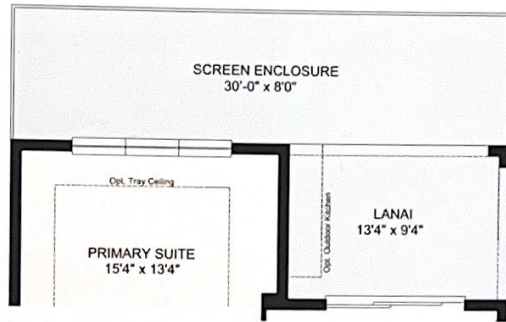

# SOLIVITA®

Gold Key Associates

The Key to Your Dreams

[www.Solivita55-plus.com](http://www.Solivita55-plus.com)

inspired by you®

**Magari** 2 BED, 2 BATH, STUDY, 2 CAR GARAGE, ONE-STORY – 1,723 SQ. FT.

ELEVATION B

AN INSPIRED LIVING  
EXPERIENCE FROM

**TaylorMorrison.**

**Magari 2 BED, 2 BATH, STUDY, 2 CAR GARAGE, ONE-STORY – 1,723 SQ. FT.**

**Gold Key Associates**  
**The Key to Your Dreams**  
[www.Solivita55-plus.com](http://www.Solivita55-plus.com)

Optional Large Screen Enclosure

Optional Bedroom 3  
ILO Study

Optional Outdoor Kitchen  
w/ Hood

Optional 13'6" X 8'0" Screen Enclosure

## OPTIONS

Living.....	1,723 sq.ft.
2 Car Garage.....	397 sq.ft.
Lanai .....	124 sq.ft.
Entry.....	.56 sq.ft.
<b>Total Area .....</b>	<b>2,300 sq.ft.</b>

**Gold Key Associates**  
**The Key to Your Dreams**  
[www.Solivita55-plus.com](http://www.Solivita55-plus.com)