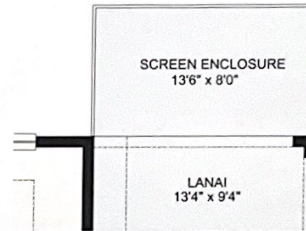

# SOLIVITA®

Gold Key Associates

The Key to Your Dreams

[www.Solivita55-plus.com](http://www.Solivita55-plus.com)

inspired by you®

**Magari** 2 BED, 2 BATH, STUDY, 2 CAR GARAGE, ONE-STORY – 1,723 SQ. FT.

ELEVATION B

AN INSPIRED LIVING  
EXPERIENCE FROM

**TaylorMorrison.**

**Magari 2 BED, 2 BATH, STUDY, 2 CAR GARAGE, ONE-STORY – 1,723 SQ. FT.**

**Gold Key Associates**  
**The Key to Your Dreams**  
[www.Solivita55-plus.com](http://www.Solivita55-plus.com)

Optional Large Screen Enclosure

Optional Bedroom 3  
ILO Study

Optional Outdoor Kitchen  
w/ Hood

Optional 13'6" X 8'0" Screen Enclosure

## OPTIONS

Living.....	1,723 sq.ft.
2 Car Garage.....	397 sq.ft.
Lanai .....	124 sq.ft.
Entry.....	.56 sq.ft.
<b>Total Area .....</b>	<b>2,300 sq.ft.</b>

**Gold Key Associates**  
**The Key to Your Dreams**  
[www.Solivita55-plus.com](http://www.Solivita55-plus.com)