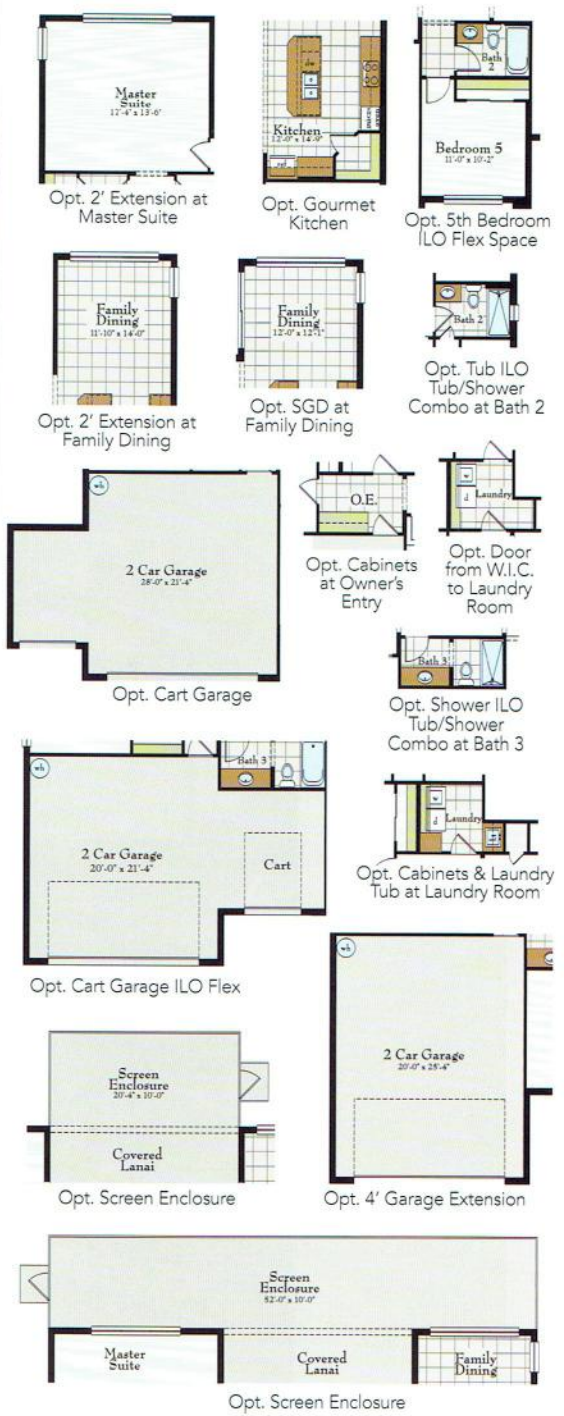

FLOORPLAN OPTIONS

For more information, visit the Solivita New Homes Sales Center.
395 Village Drive, Kissimmee, Florida 34759

877-335-1543 ■ **AVHomesInc.com**