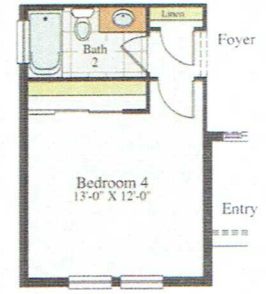

PESARO

2,737 LIVING AREA SQ. FT. • 3,717 TOTAL SQ. FT. • 3 BEDS • STUDY • 3 BATHS • 3-CAR GARAGE

FLOORPLAN

FLOORPLAN OPTIONS

Opt. Bedroom 4 ILO Study

Opt. Decor Master Bath

Opt. Half Bath at Lanai

Opt. Atrium Door at Breakfast