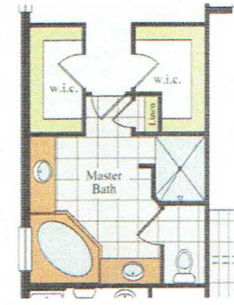

PESARO

2,737 LIVING AREA SQ. FT. • 3,717 TOTAL SQ. FT. • 3 BEDS • STUDY • 3 BATHS • 3-CAR GARAGE

FLOORPLAN

FLOORPLAN OPTIONS

Opt. Bedroom 4 ILO Study

Opt. Decor Master Bath

Opt. Half Bath at Lanai

Opt. Atrium Door at Breakfast