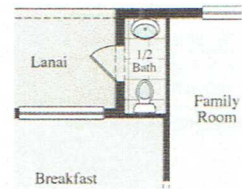

PESARO

2,737 LIVING AREA SQ. FT. • 3,717 TOTAL SQ. FT. • 3 BEDS • STUDY • 3 BATHS • 3-CAR GARAGE

FLOORPLAN

FLOORPLAN OPTIONS

Opt. Bedroom 4 ILO Study

Opt. Decor Master Bath

Opt. Half Bath at Lanai

Opt. Atrium Door at Breakfast