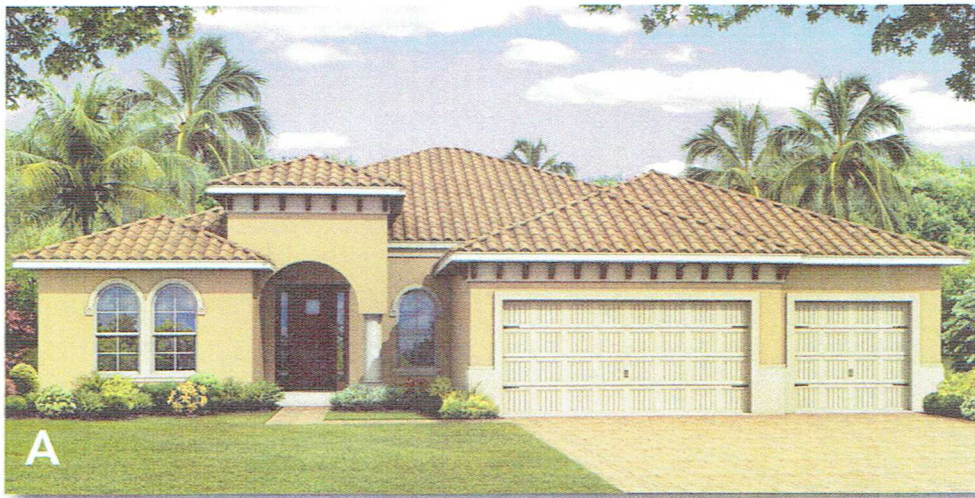

Gold Key Associates

The Key to Your Dreams

www.Solivita55-plus.com

SOLIVITA™
ACTIVE ADULT LIVING IN KISSIMMEE, FLORIDA

**WE'VE THOUGHT
OF EVERYTHING.**

PESARO

GRAND ESTATE COLLECTION

See reverse side for floorplan and options.

PESARO

2,737 LIVING AREA SQ. FT. • 3,717 TOTAL SQ. FT. • 3 BEDS • STUDY • 3 BATHS • 3-CAR GARAGE

FLOORPLAN

FLOORPLAN OPTIONS

Opt. Bedroom 4 ILO Study

Opt. Decor Master Bath

Opt. Half Bath at Lanai

Opt. Atrium Door at Breakfast