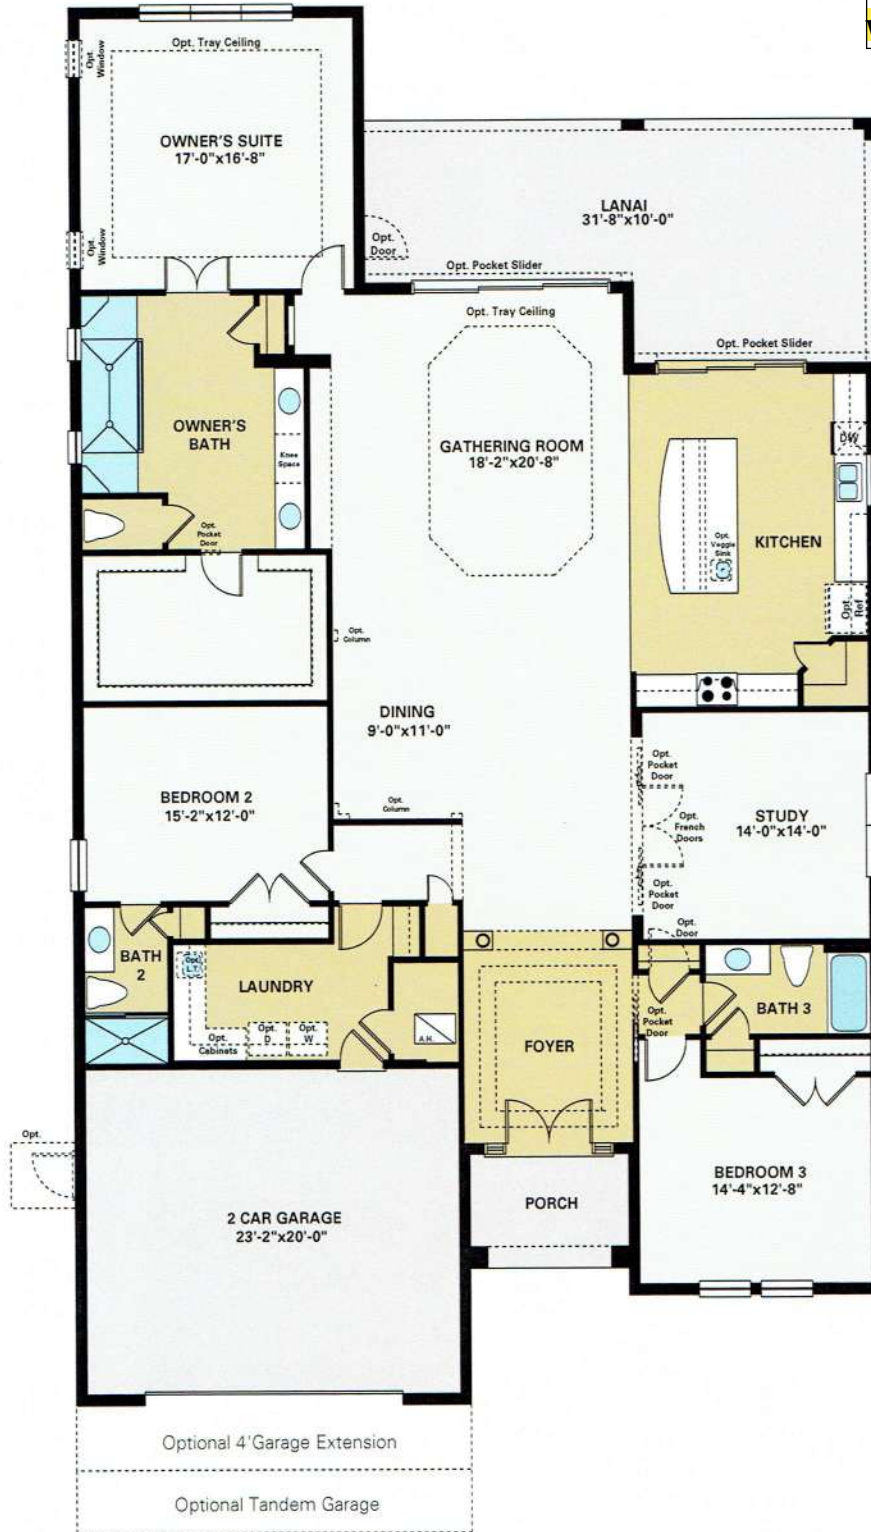

SOLIVITA[®]

Gold Key Associates

The Key to Your Dreams

www.Solivita55-plus.com

inspired by you[®]

Pallazio 3 BED, 3 BATH, STUDY, 2 CAR GARAGE, ONE-STORY – 2,929 SQ. FT.

ELEVATION B

AN INSPIRED LIVING
EXPERIENCE FROM

TaylorMorrison.

Gold Key Associates
The Key to Your Dreams
www.Solivita55-plus.com

Living	2,929 sq.ft.
Garage	503 sq.ft.
Lanai	392 sq.ft.
Entry	69 sq.ft.
<hr/>	
Total Sq. Ft.	3,893 sq.ft.

ELEVATION A

ELEVATION B

ELEVATION C

ELEVATION D

ELEVATION E