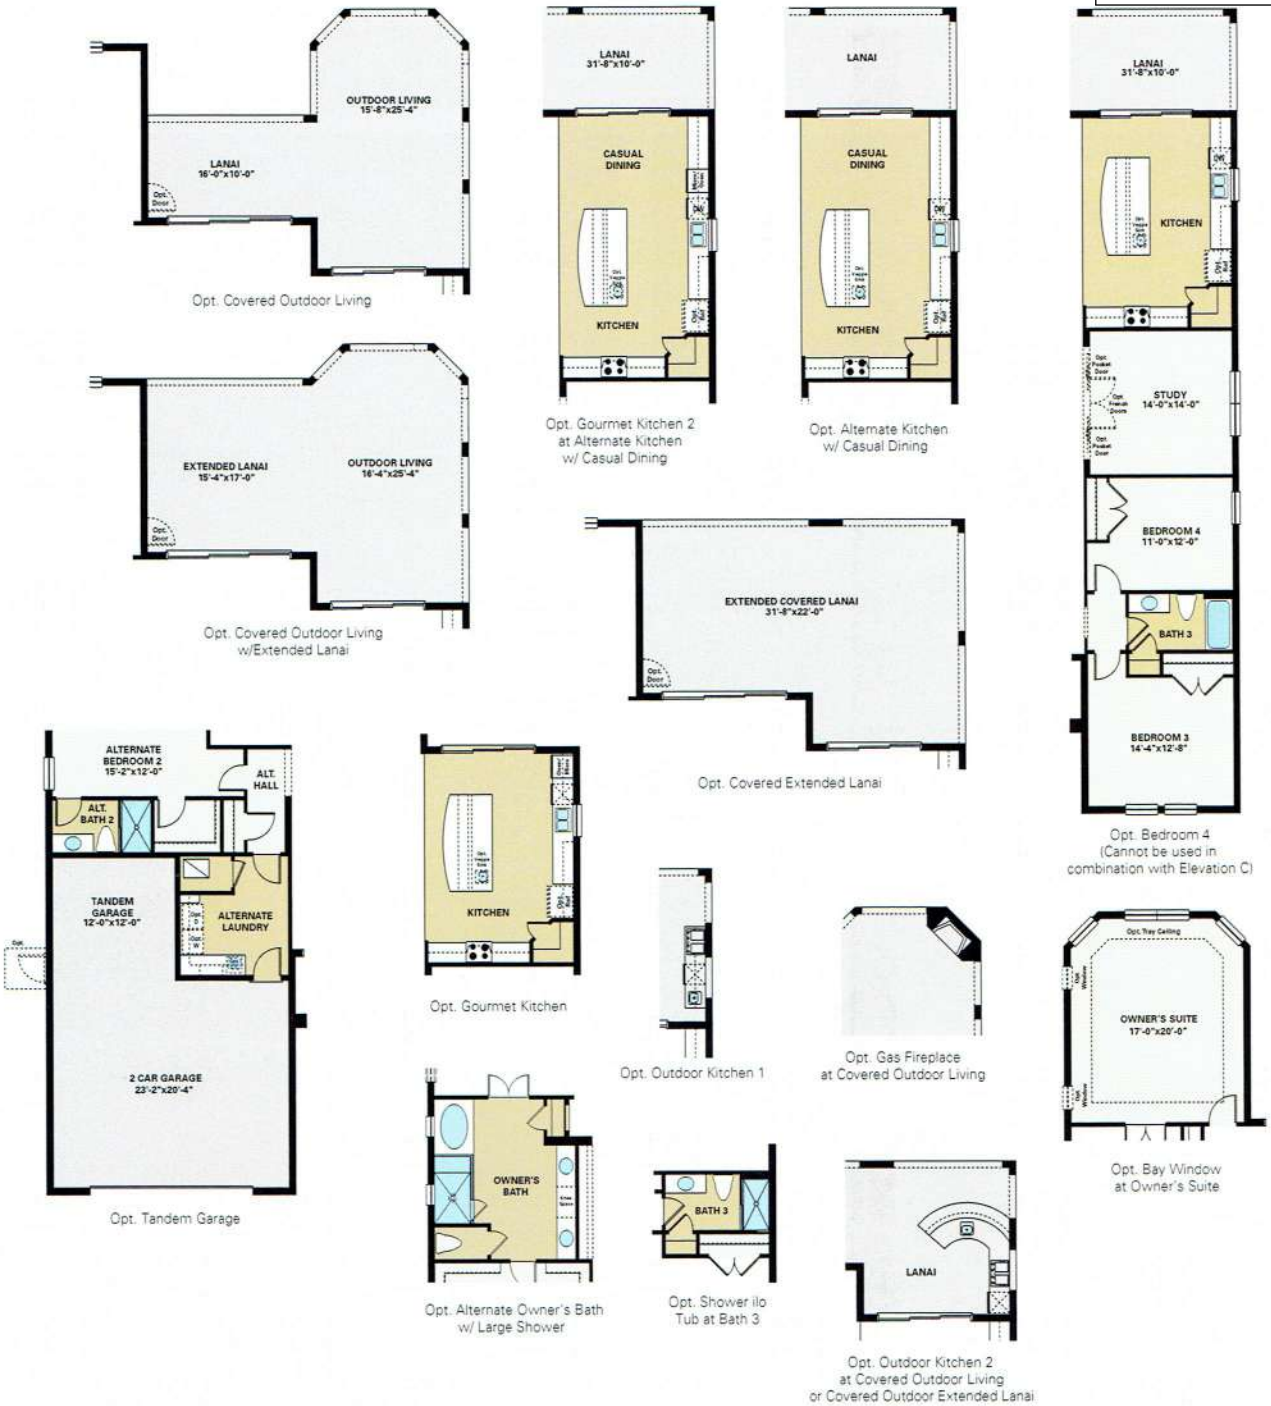

SOLIVITA[®]

Gold Key Associates

The Key to Your Dreams

www.Solivita55-plus.com

inspired by you[®]

Pallazio 3 BED, 3 BATH, STUDY, 2 CAR GARAGE, ONE-STORY – 2,929 SQ. FT.

ELEVATION B

AN INSPIRED LIVING
EXPERIENCE FROM

TaylorMorrison.

Gold Key Associates
The Key to Your Dreams
www.Solivita55-plus.com

Living	2,929 sq.ft.
Garage	503 sq.ft.
Lanai	392 sq.ft.
Entry	69 sq.ft.
<hr/>	
Total Sq. Ft.	3,893 sq.ft.

ELEVATION A

ELEVATION B

ELEVATION C

ELEVATION D

ELEVATION E